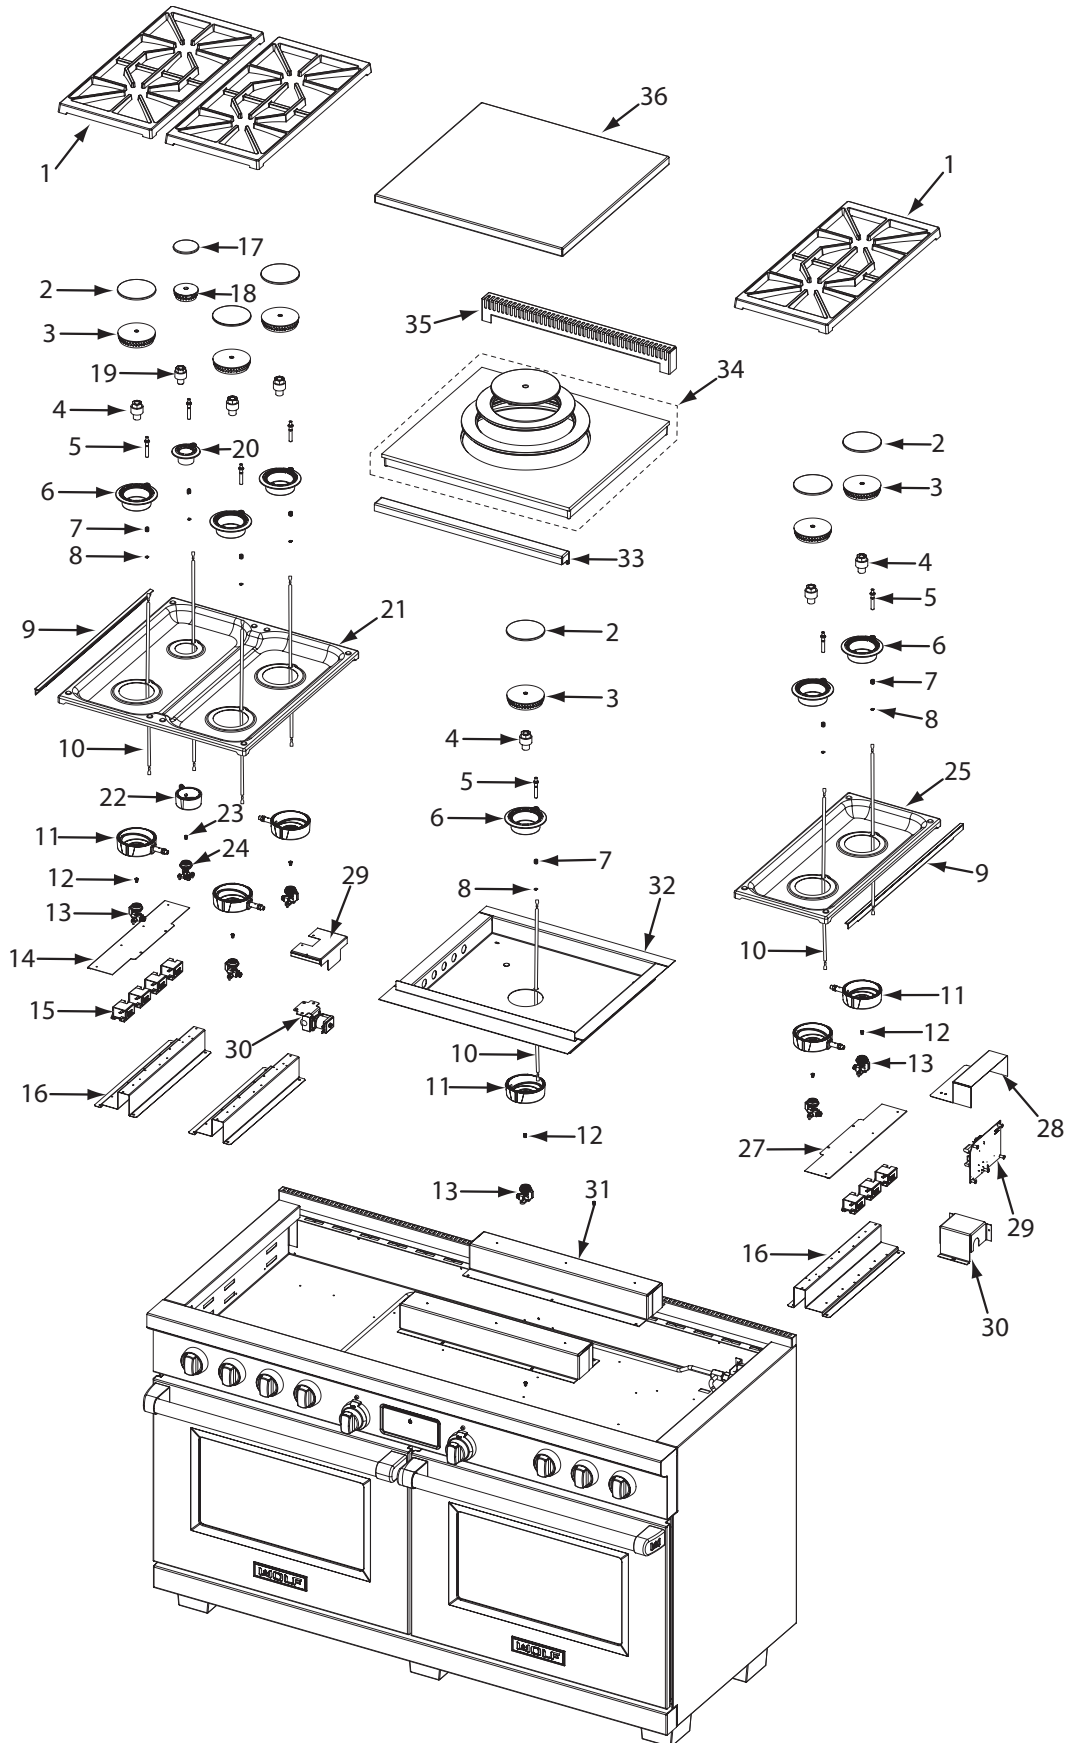

60" Dual Fuel Range Top Parts List for DF606F

<u>Ref #</u>	<u>Part #</u>	<u>Description</u>
1	802431	Grate, Burner W/Rubber Pad
2	804514	Burner Cap Assy, Lg
3	804875	Burner Head, Lg
4	802146	Venturi, Lg
5	805299	Igniter, 9.2K
	802449	Igniter, 15K
6	802399	Inner Distribution Ring, Lg
7	720824	Spring, Electrode
8	802499	Clip, Electrode
9	802421	Pan Extrusion
10	801274	Lead Wire, 30"
11	802398	Outer Distribution Ring, Lg
	802276	Outer Distribution Ring, Lg Lp
12	804122	Orifice, Main, Nat, Lg
	804123	Orifice, Main, Lp, Lg
13	802404	Jet Holder, Lg-Natural
	802405	Jet Holder, Lg-Lp
14	805210	Deflector Shield, Burner
15	801232	Spark Module 0+1
16	802032	Burner Support
17	804512	Burner Cap Assy, Sml
18	804877	Burner Head, Sml
19	800488	Venturi, Small
20	804358	Inner Distribution Ring, Sml
21	804314	Burner Pan 2, With Simmer
22	805256	Pan Extrusion, short
23	800470	Outer Distribution Ring, Sml
	802679	Outer Dist. Ring, Small, Lp
24	801325	Orifice, Main, Nat, Sml
	801319	Orifice, Main, Lp, Sml
25	800486	Jet Holder, Sml
	802677	Jet Holder, Small, Lp
26	802069	Burner Pan 2
27	804138	Deflector Shield, Burner
28	804806	DSI Board Cover
29	802095	DSI Board
30	804633	Regulator Box Top
31	805742	Base Support, French Top
32	804360	Pan Weld Assy, French Top
33	802467	Trim, French Top Front
34	805995	Components, French Top, DF
35	802466	Vent, French Top
36	804322	Cover, French Top

Not Shown for DF606F

804874	O-Ring Seal Kit - Lg Burner	804125	Orifice, Simmer, Lp, Lg
804876	O-Ring Seal Kit - Sml Burner	802947	Orifice, Simmer, Nat, Sml
802327	Wire Harness, Main	802948	Orifice, Simmer, Lp, Sml
802495	Wire Harness, DF604GF	804372	Wok Grate w/Feet

60" Dual Fuel Range Top Exploded View for DF606F