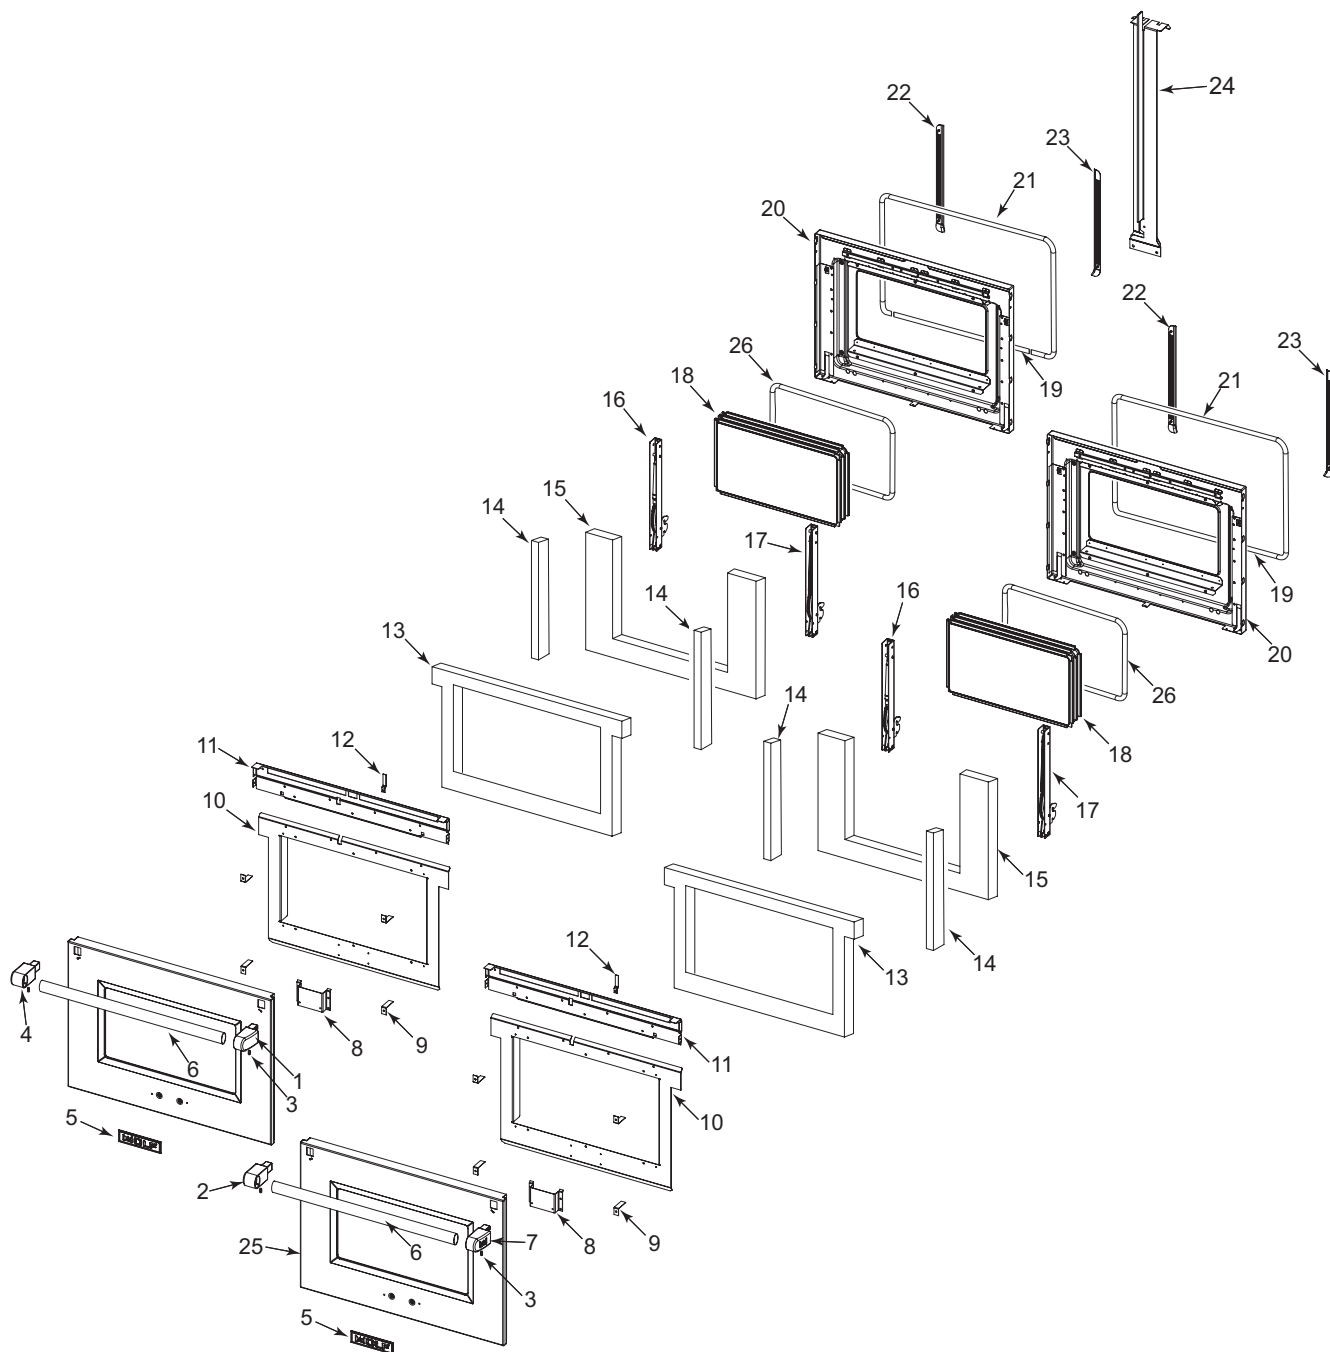

60” Dual Fuel Range Door Parts List

NOTE: 802273 Logo (Ref #5) will need to be ordered when ordering door parts requiring disassembly of 30” doors

<u>Ref #</u>	<u>Part #</u>	<u>Description</u>
1	802228	Handle End Cap, Inner Left
2	802227	Handle End Cap, Inner Right
3	804396	8-32x .375 Set Screw
4	802062	Handle End Cap, Left
5	802273	Dual Fuel Logo
6	802063	Handle Bar, 30df
7	802061	Handle End Cap, Right
8	802429	Reinforcement Bracket, Door
9	804361	Bracket, Glass Pack Retainer
10	802044	Door Baffle, 30df
11	802244	Bracket, Door Liner, 30df
12	802330	Striker Plate, Door
13	804077	Insulation, Outer Door, 30df
14	804089	Insulation, side Hinge, 30df
15	804087	Insulation, Inner Door, 30df
16	802150	Hinge, Hydraulic
17	802149	Hinge, Spring
18	802395	Large Glass Packet Assy.
19	804618	Gasket Short, Door 30df
20	807061	Weldment, Door Liner 30"/48"
21	802445	Gasket, Door 30
22	800523	Left Door Rack Guide Assy 30"
23	800522	Right Door Rack Guide Assy 30"
24	806812	Door Spacer Assy., - DF60
25	802274	Door Skin, 30DF
26	804098	Seal , Rope - 1/4" Grey

NOTE: 30” Door Assy - Special Order Only. Call Factory Parts or Customer Service

Not Shown

803273 Pin, Pilot

60" Dual Fuel Range Door Exploded View