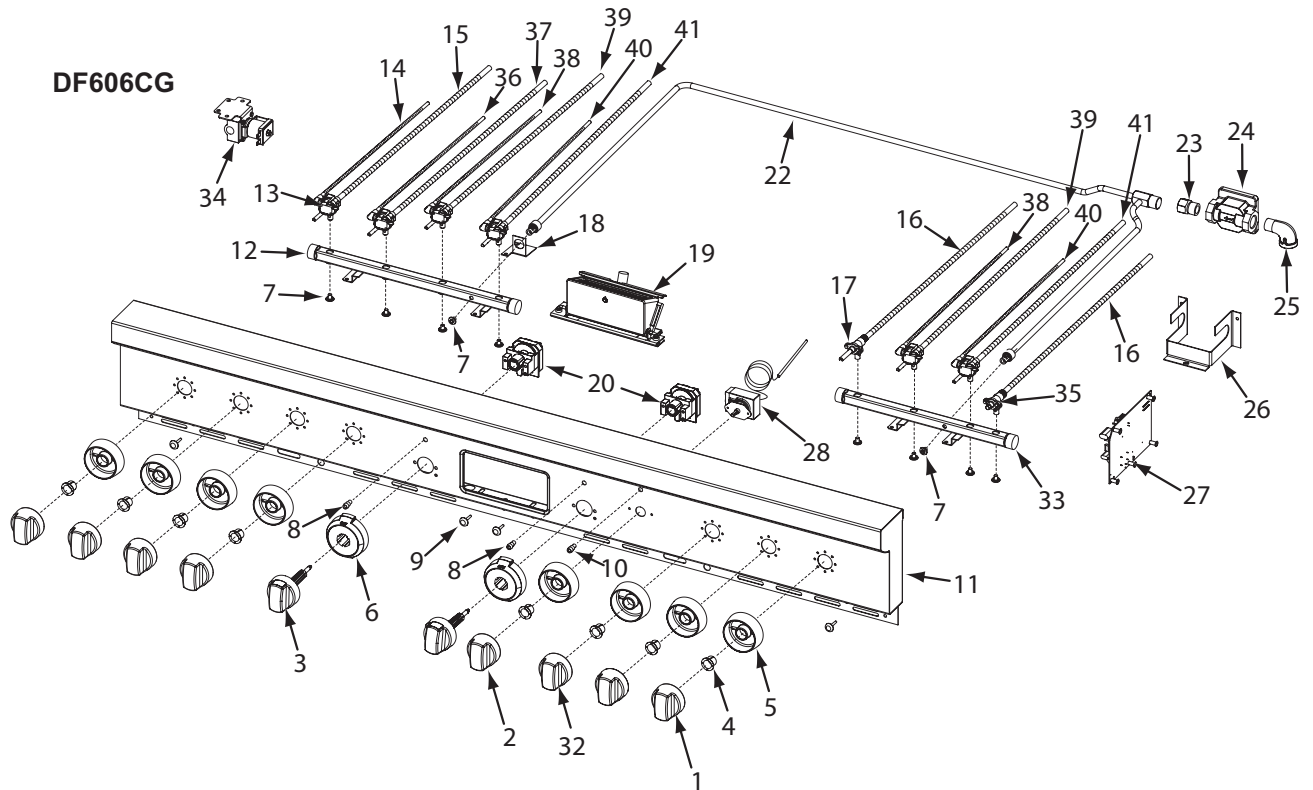

60" Dual Fuel Range Manifold Parts List (2 of 3)

<u>Ref #</u>	<u>Part #</u>	<u>Description</u>
1	802107	Burner Knob, Red
	804141	Burner Knob, Black
2	802112	Griddle Knob, Red
	804142	Griddle Knob, Black
3	802238	Oven Selector Knob, Red
	802239	Oven Selector Knob, Black
4	804137	Knob Insert, Nylon
5	804639	Burner Knob, Bezel, Platinum
	802082	Burner Knob, Bezel, Chrome
	804637	Burner Knob, Bezel, Brass
6	804642	Function Selector Bezel, Platinum
	802081	Function Selector Bezel 30/36, Crm
	804640	Function Selector Bezel 30/36, Brass
7	802439	Manifold Screw
8	804067	Indicator Light, 2V LED
9	805293	Bumper, Door, Df
10	804068	Indicator Light, Griddle 120V LED
11	804044	Bullnose Weldment, DF606CG
12	804323	Gas Manifold, 4 valve, 60DF
13	802018	Burner Valve, Df - Ng
	802400	Burner Valve, Df - LP
	804349	Valve, 9.2k Burner, Df Ng
	804356	Valve, 9.2k Burner, Df LP
	807141	Valve Switch
14	803177	Flex Tubing Service Kit, 3/16"x23"
15	803176	Flex Tubing Service Kit, 1/4"x24"
16	803176	Flex Tubing Service Kit, 1/4"x24"
17	802199	Valve, Char-Fr Top DF
18	804310	Bracket, Manifold Support
19	806828	ECH Assembly, Double
20	802240	Selector Switch
21	804323	Gas Manifold, 4 valve, 60DF
22	805287	Gas Line, DF604CF
23	804149	Adapter, .50 X .50 Pipe
24	801097	Regulator, Gas Valve
25	804150	Street Elbow, .50 Black Pipe
26	802475	Regulator Box, Bottom
27	802095	Direct Spark Ignition Board DSI
28	805787	Thermostat, Griddle, DF
29	804042	Bull Nose Weldment, DF604GF
30	805270	Gas Manifold, DF606DG
31	805287	Gas Line, DF606DG
32	802111	Charbroiler, Front Knob, Red
	804143	Charbroiler, Front Knob, Black
33	804330	Gas Manifold, Char-Griddle, 60DF
34	802089	Solenoid, Single
35	802200	Valve, Griddle Shut Off
36	803180	Flex Tubing Service Kit, 3/16"x12"
37	803178	Flex Tubing Service Kit, 1/4"x12"
38	803177	Flex Tubing Service Kit, 3/16"x23"
39	803176	Flex Tubing Service Kit, 1/4"x24"
40	803180	Flex Tubing Service Kit, 3/16"x12"
41	803178	Flex Tubing Service Kit, 1/4"x12"
42	803176	Flex Tubing Service Kit, 1/4"x24"

Not Shown

804071	Wire Harness, Pod To Knob Df
713810	Switch, Valve Ignition - FT, Char
719377	Fitting, Straight 3/8" (Solenoid)

60" Dual Fuel Range Manifold Exploded View (2 of 3)