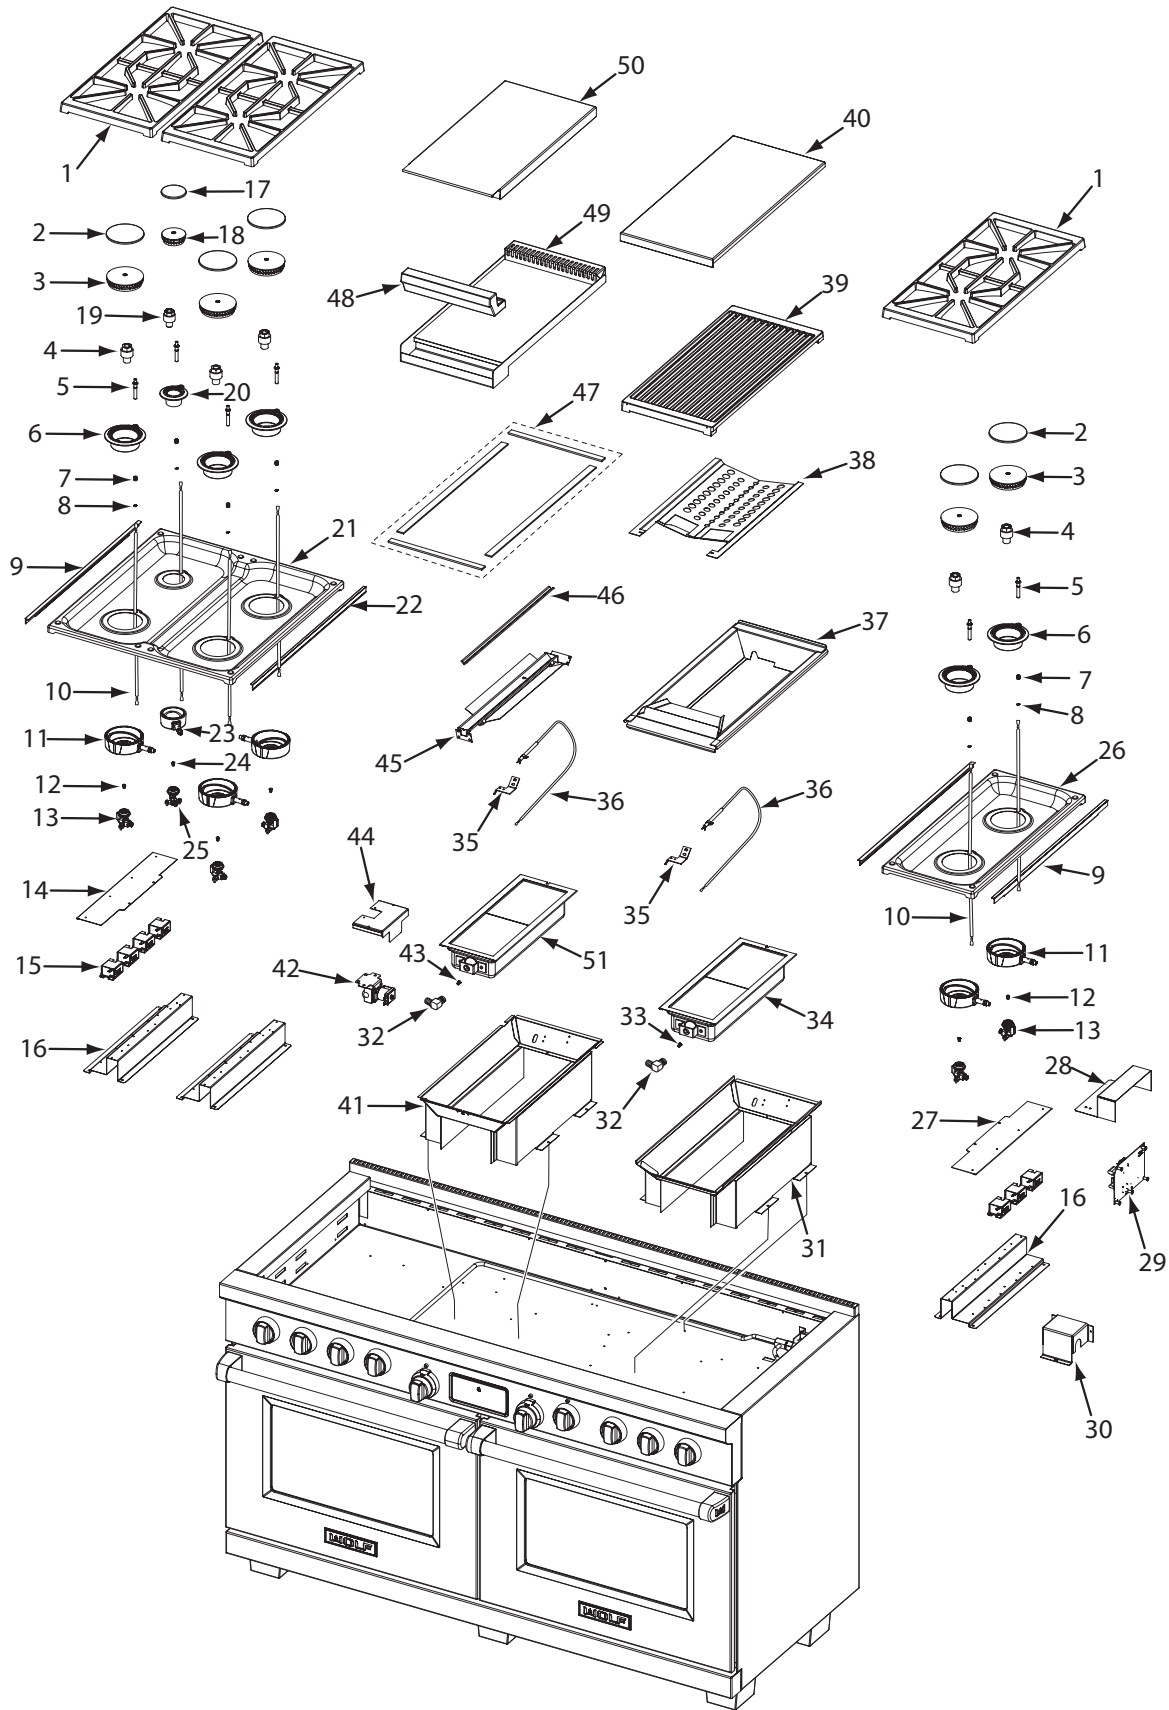

60" Dual Fuel Range Top Parts List for DF606CG

<u>Ref #</u>	<u>Part #</u>	<u>Description</u>	<u>Ref #</u>	<u>Part #</u>	<u>Description</u>
1	802431	Grate, Burner W/Rubber Pad	25	800486	Jet Holder, Sml
2	804514	Burner Cap Assy, Lg		802677	Jet Holder, Small, Lp
3	804875	Burner Head, Lg	26	802069	Burner Pan 2
4	802146	Venturi, Lg	27	804138	Deflector Shield, Burner
5	805299	Igniter, 9.2K	28	804806	DSI Board Cover
	802449	Igniter, 15K	29	802095	DSI Board
6	802399	Inner Distribution Ring, Lg	30	804633	Regulator Box Top
7	720824	Spring, Electrode	31	802120	Ir Weld Assy, Griddle
8	802499	Clip, Electrode	32	800258	Elbow 3/8" X 3/8"
9	802421	Pan Extrusion	33	800837	Orifice, Ir, Nat # 50 Char
10	801274	Lead Wire, 30"		801011	Orifice, Ir Lp #57 Char
11	802398	Outer Distribution Ring, Lg	34	714901	Infrared Burner Assy- Char
	802276	Outer Distribution Ring, Lg Lp	35	804178	Bracket, Spaker Ir
12	804122	Orifice, Main, Nat, Lg	36	804317	Electrode, 24
	804123	Orifice, Main, Lp, Lg	37	802453	Char Pan
13	802404	Jet Holder, Lg-Natural	38	805294	Radiant - Char, Rear
	802405	Jet Holder, Lg-Lp	39	802136	Grate, Charbroiler
14	805210	Deflector Shield, Burner	40	804320	Charbroiler Cover
15	801232	Spark Module 0+1	41	802120	Ir Weld Assy, Griddle
16	802032	Burner Support	42	802089	Solenoid, Single
17	804512	Burner Cap Assy, Sml	43	800047	Orifice, Ir Nat # 46 Griddle
18	804877	Burner Head, Sml		805252	Orifice, Ir Lp 1.15mm Griddle
19	800488	Venturi, Small	44	804805	Solenoid Cover
20	804358	Inner Distribution Ring, Sml	45	802264	Thermostat Support Assy
21	804315	Burner Pan 4, With Simmer	46	805292	Insulation, T-Stat
22	805256	Pan Extrusion, short	47	804690	Insulation, Griddle
23	800470	Outer Distribution Ring, Sml	48	802282	Grease Tray, Single Griddle
	802679	Outer Dist. Ring, Small, Lp	49	804111	Griddle Plate Assy
24	801325	Orifice, Main, Nat, Sml	50	804319	Griddle Cover, Single
	801319	Orifice, Main, Lp, Sml	51	806739	Infrared Burner, Griddle - DF

Not Shown for DF606CG

804874	O-Ring Seal Kit - Lg Burner	804125	Orifice, Simmer, Lp, Lg
804876	O-Ring Seal Kit - Sml Burner	802947	Orifice, Simmer, Nat, Sml
802327	Wire Harness, Main	802948	Orifice, Simmer, Lp, Sml
802496	Wire Harness, DF606CG	804372	Wok Grate w/Feet
		719377	Fitting, Straight 3/8" (Solenoid)

60" Dual Fuel Range Top Exploded View for DF606CG