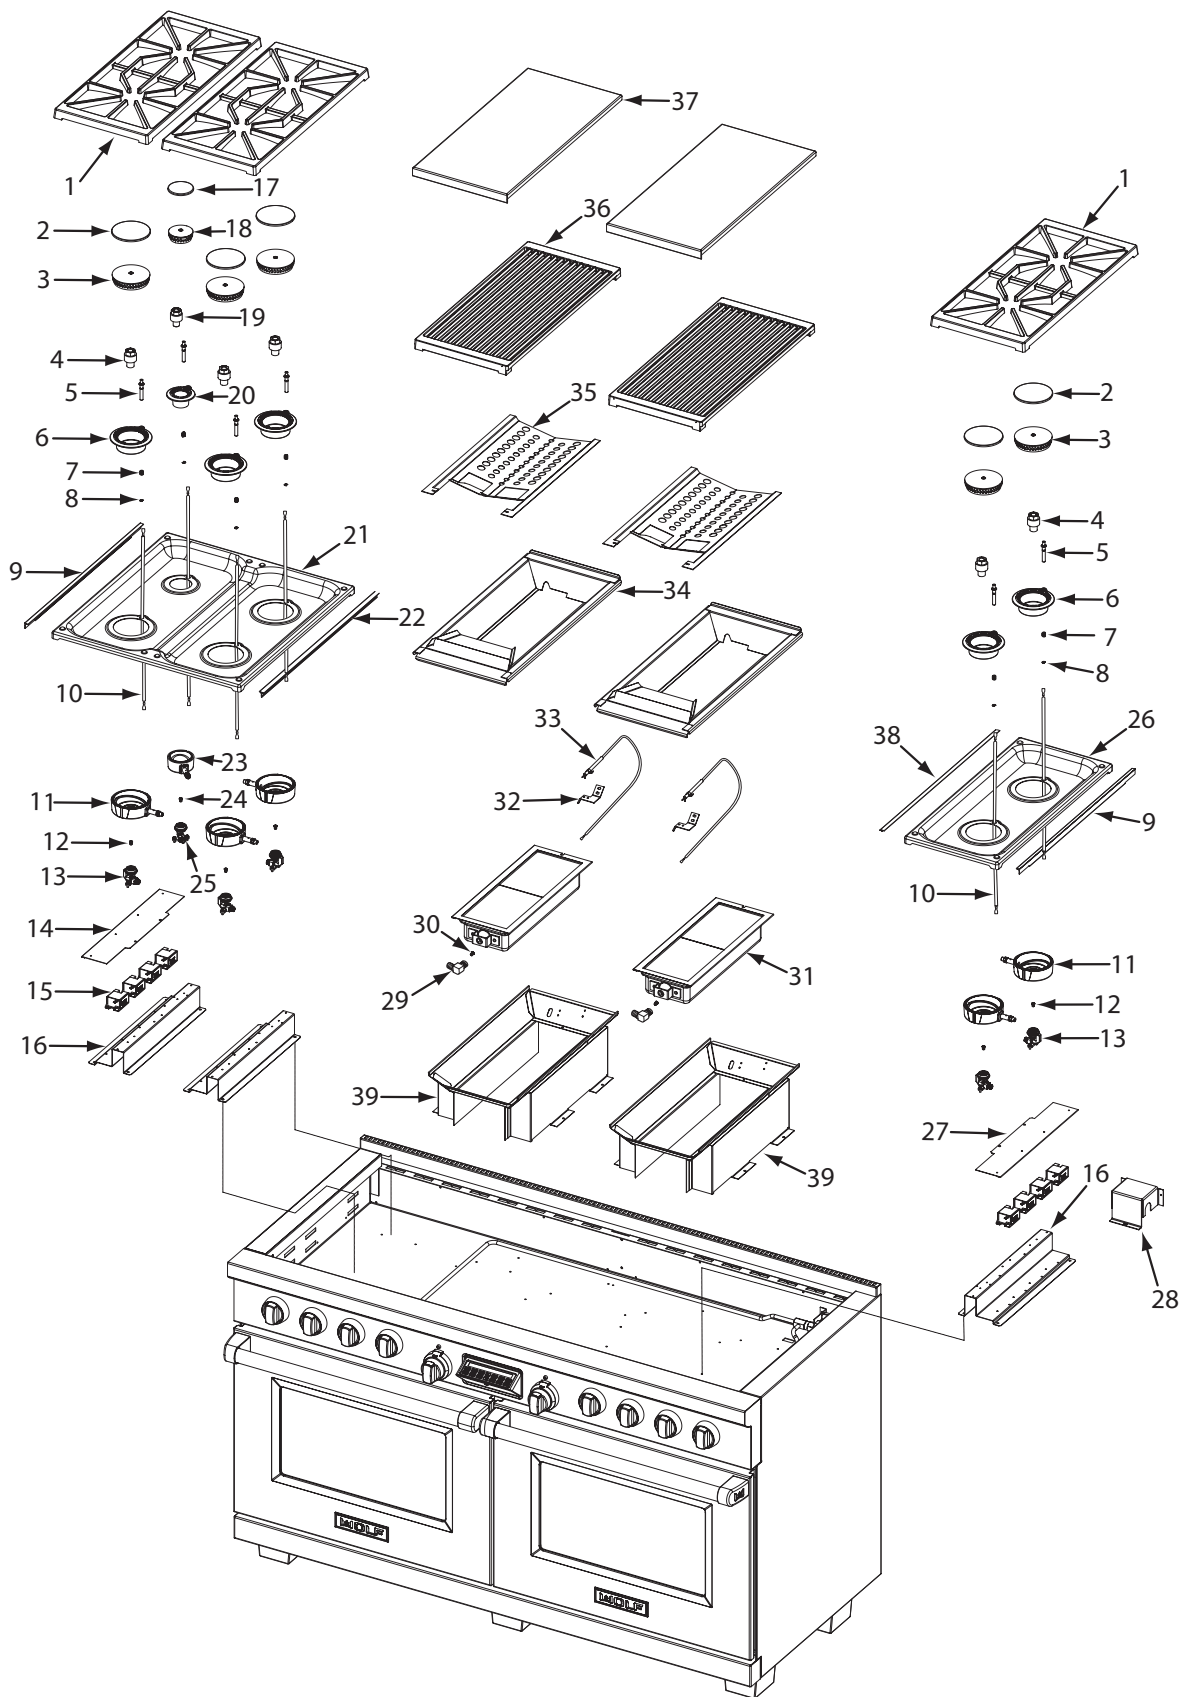

60" Dual Fuel Range Top Parts List for DF606DC

<u>Ref #</u>	<u>Part #</u>	<u>Description</u>
1	802431	Grate, Burner W/Rubber Pad
2	804514	Burner Cap Assy, Lg
3	804875	Burner Head, Lg
4	802146	Venturi, Lg
5	805299	Igniter, 9.2K
	802449	Igniter, 15K
6	802399	Inner Distribution Ring, Lg
7	720824	Spring, Electrode
8	802499	Clip, Electrode
9	802421	Pan Extrusion
10	801274	Lead Wire, 30"
11	802398	Outer Distribution Ring, Lg
	802276	Outer Distribution Ring, Lg Lp
12	804122	Orifice, Main, Nat, Lg
	804123	Orifice, Main, Lp, Lg
13	802404	Jet Holder, Lg-Natural
	802405	Jet Holder, Lg-Lp
14	805210	Deflector Shield, Burner
15	801232	Spark Module 0+1
16	802032	Burner Support
17	804512	Burner Cap Assy, Sml
18	804877	Burner Head, Sml
19	800488	Venturi, Small
20	804358	Inner Distribution Ring, Sml
21	804315	Burner Pan 4, With Simmer
22	805256	Pan Extrusion, short
23	800470	Outer Distribution Ring, Sml
	802679	Outer Dist. Ring, Small, Lp
24	801325	Orifice, Main, Nat, Sml
	801319	Orifice, Main, Lp, Sml
25	800486	Jet Holder, Sml
	802677	Jet Holder, Small, Lp
26	802069	Burner Pan 2
27	804138	Deflector Shield, Burner
28	804633	Regulator Box Top
29	800258	Elbow 3/8" X 3/8"
30	800837	Orifice, Ir, Nat # 50 Char
	801011	Orifice, Ir Lp #57 Char
31	714901	Infrared Burner Assy - Char
32	804178	Bracket, Spaker Ir
33	804317	Electrode, 24
34	802453	Char Pan
35	805294	Heat Deflector
36	802136	Grate, Charbroiler
37	804320	Charbroiler Cover
38	805256	Pan Extrusion, short
39	802120	Ir Weld Assy, Griddle

Not Shown for DF606DC

804874	O-Ring Seal Kit - Lg Burner	804125	Orifice, Simmer, Lp, Lg
804876	O-Ring Seal Kit - Sml Burner	802947	Orifice, Simmer, Nat, Sml
802327	Wire Harness, Main	802948	Orifice, Simmer, Lp, Sml
802493	Wire Harness, DF606DC	804372	Wok Grate w/Feet

WOLF® Dual Fuel Ranges Parts List with Exploded Views

60" Dual Fuel Range Top Exploded View for DF606DC