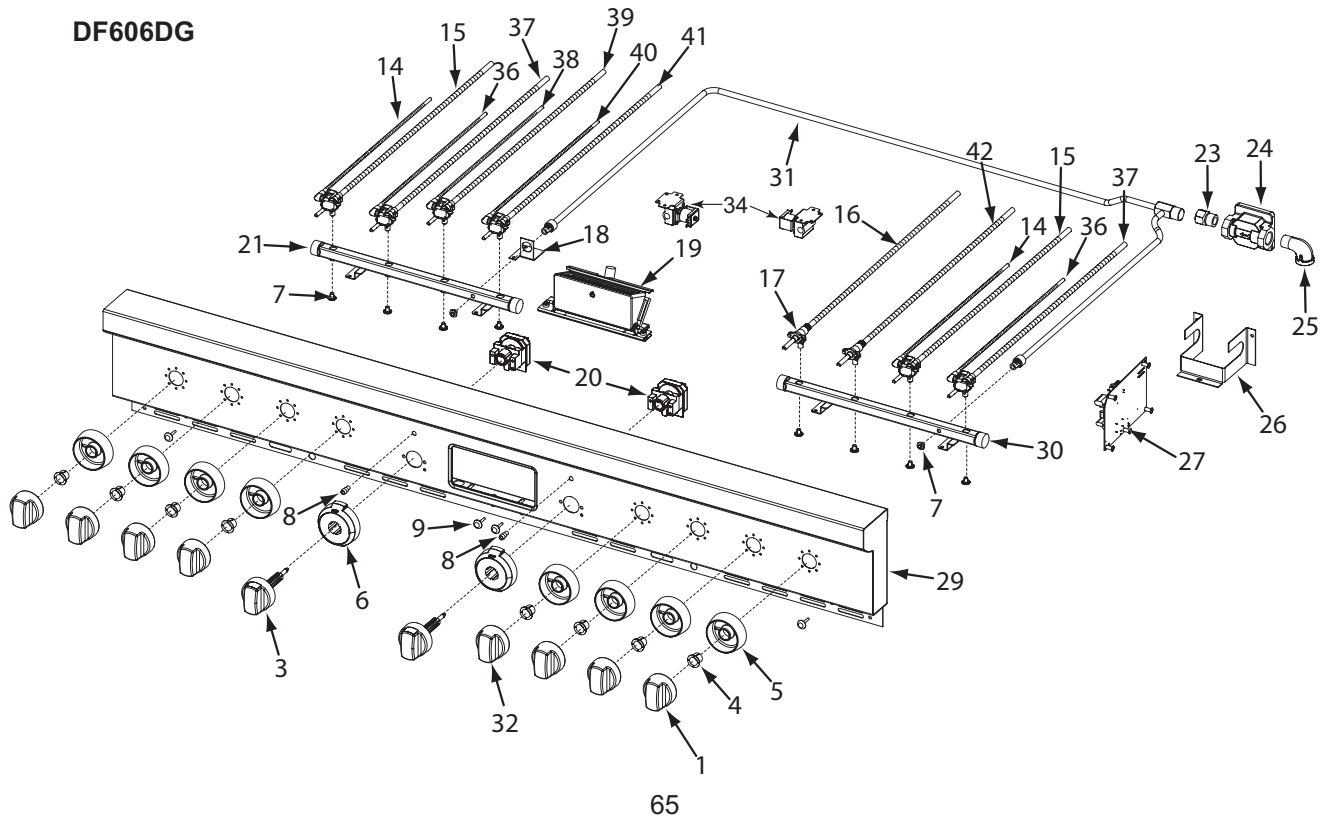

60" Dual Fuel Range Manifold Parts List (2 of 3)

<u>Ref #</u>	<u>Part #</u>	<u>Description</u>
1	802107	Burner Knob, Red
	804141	Burner Knob, Black
2	802112	Griddle Knob, Red
	804142	Griddle Knob, Black
3	802238	Oven Selector Knob, Red
	802239	Oven Selector Knob, Black
4	804137	Knob Insert, Nylon
5	804639	Burner Knob, Bezel, Platinum
	802082	Burner Knob, Bezel, Chrome
	804637	Burner Knob, Bezel, Brass
6	804642	Function Selector Bezel, Platinum
	802081	Function Selector Bezel 30/36, Crm
	804640	Function Selector Bezel 30/36, Brass
7	802439	Manifold Screw
8	804067	Indicator Light, 2V LED
9	805293	Bumper, Door, Df
10	804068	Indicator Light, Griddle 120V LED
11	804044	Bullnose Weldment, DF606CG
12	804323	Gas Manifold, 4 valve, 60DF
13	802018	Burner Valve, Df - Ng
	802400	Burner Valve, Df - LP
	804349	Valve, 9.2k Burner, Df Ng
	804356	Valve, 9.2k Burner, Df LP
	807141	Valve Switch
14	803177	Flex Tubing Service Kit, 3/16"x23"
15	803176	Flex Tubing Service Kit, 1/4"x24"
16	803176	Flex Tubing Service Kit, 1/4"x24"
17	802199	Valve, Char-Fr Top DF
18	804310	Bracket, Manifold Support
19	806828	ECH Assembly, Double
20	802240	Selector Switch
21	804323	Gas Manifold, 4 valve, 60DF
22	805287	Gas Line, DF604CF
23	804149	Adapter, .50 X .50 Pipe
24	801097	Regulator, Gas Valve
25	804150	Street Elbow, .50 Black Pipe
26	802475	Regulator Box, Bottom
27	802095	Direct Spark Ignition Board DSI
28	805787	Thermostat, Griddle, DF
29	804042	Bull Nose Weldment, DF604GF
30	805270	Gas Manifold, DF606DG
31	805287	Gas Line, DF606DG
32	802111	Charbroiler, Front Knob, Red
	804143	Charbroiler, Front Knob, Black
33	804330	Gas Manifold, Char-Griddle, 60DF
34	802089	Solenoid, Single
35	802200	Valve, Griddle Shut Off
36	803180	Flex Tubing Service Kit, 3/16"x12"
37	803178	Flex Tubing Service Kit, 1/4"x12"
38	803177	Flex Tubing Service Kit, 3/16"x23"
39	803176	Flex Tubing Service Kit, 1/4"x24"
40	803180	Flex Tubing Service Kit, 3/16"x12"
41	803178	Flex Tubing Service Kit, 1/4"x12"
42	803176	Flex Tubing Service Kit, 1/4"x24"

Not Shown

804071	Wire Harness, Pod To Knob Df
713810	Switch, Valve Ignition - FT, Char
719377	Fitting, Straight 3/8" (Solenoid)

60" Dual Fuel Range Manifold Exploded View (2 of 3)