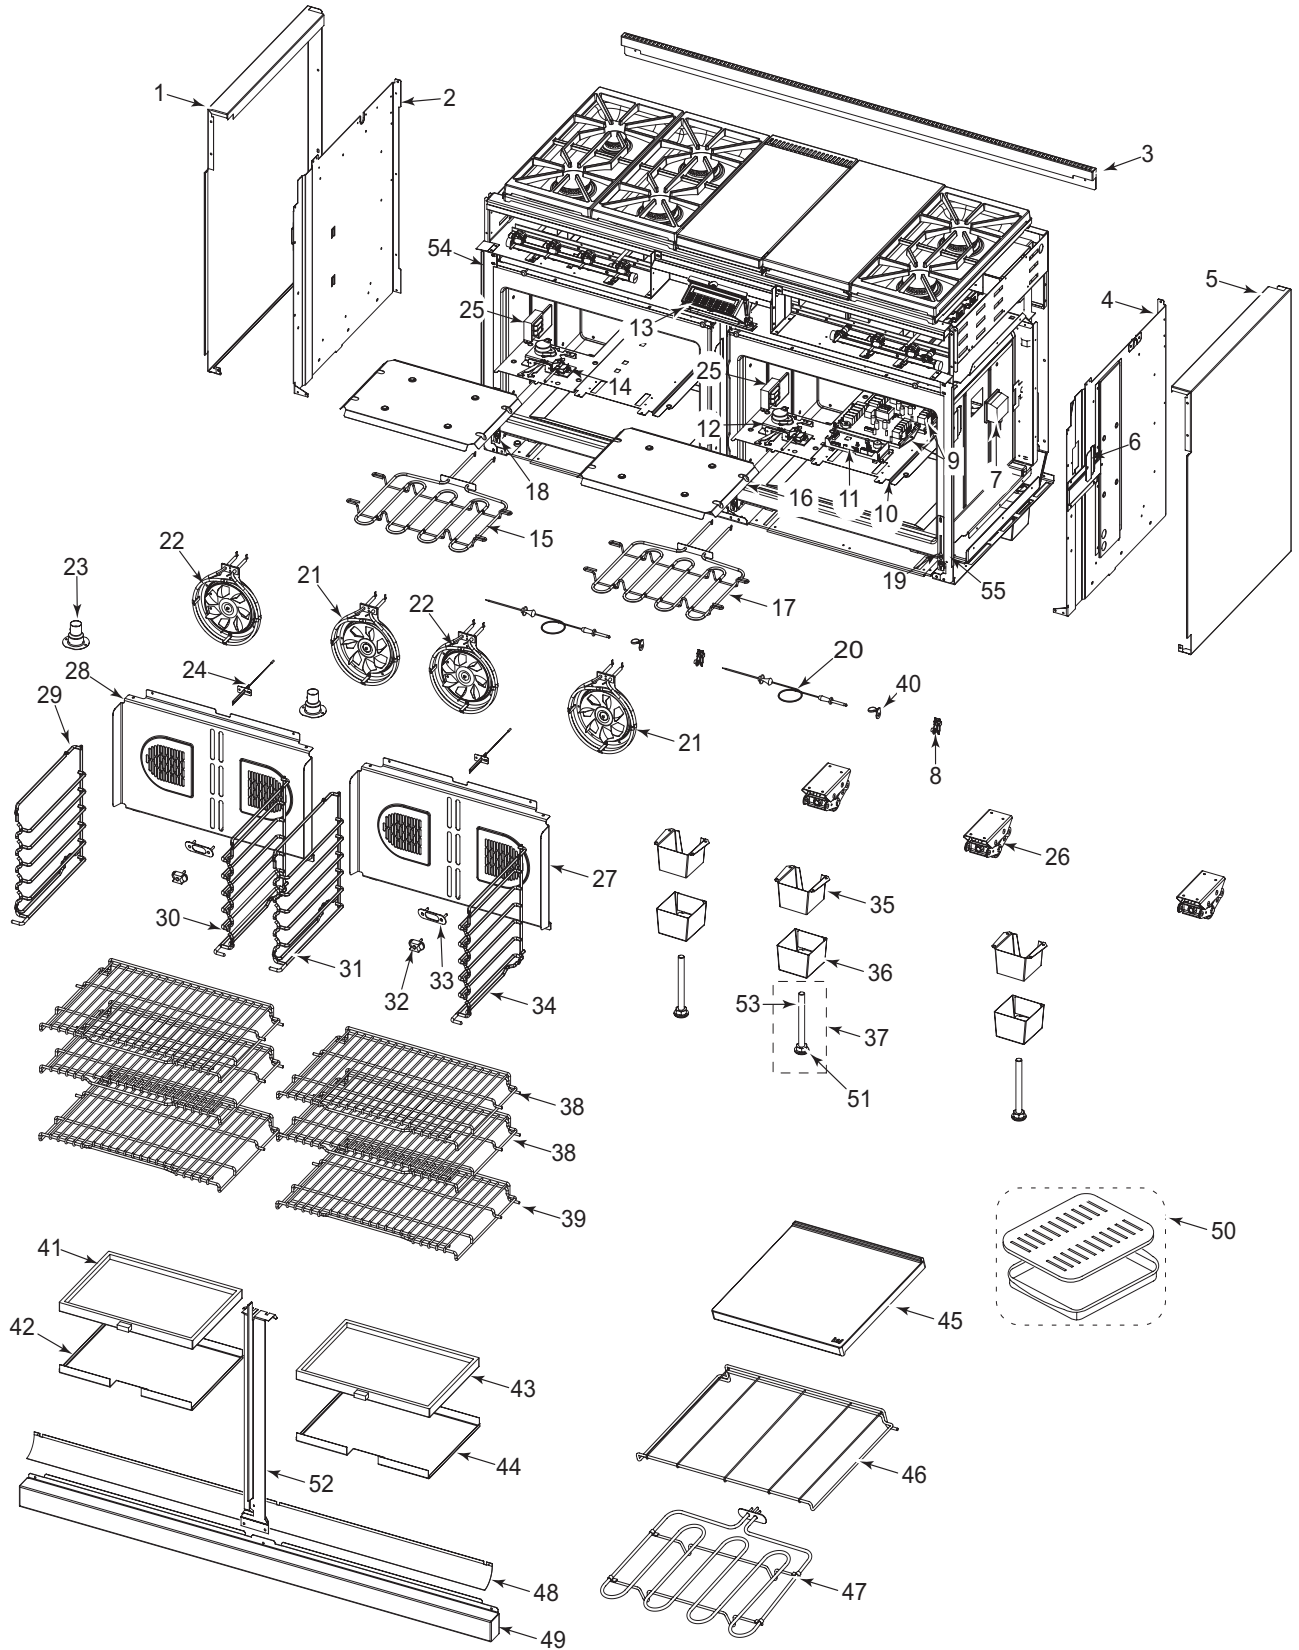

60" Dual Fuel Range Cavity and Side Parts List

<u>Ref #</u>	<u>Part #</u>	<u>Description</u>
1	802424	Outer Side Panel-Left,
2	802073	Inner Side, Left
3	802465	Island Trim
4	802074	Inner Side, Right
5	802425	Outer Side Panel-Right,
6	802035	Cover Meat Probe Access
7	800307	Light, Oven
8	800942	Switch, Probe
9	806830	Power Relay Board
10	802097	Plate, Control Board
11	806826	Control Board
12	802257	Door Latch, Motorized
13	806828	ECH Assembly, Double
14	802257	Door Latch, Motorized
15	801120	Element, Broil 30"
16	801122	Pan, Broiler Element
17	801120	Element, Broil 30"
18	805795	Retainer, Hinge, DF
19	805795	Retainer, Hinge, DF
20	800529	Meat Probe
21	800701	Convection Fan Assy Cw
22	800699	Convection Fan Assy CCW
23	802324	Catalyst, Smoke Extended
24	800306	Sensor, Temperature
25	800950	Transformer
26	802157	Caster, Leveling Assembly
27	802898	Convection Baffle Assembly
28	802898	Convection Baffle Assembly
29	805279	Guide, Rack Lt, DF
30	805280	Guide, Rack Rt, DF
31	805279	Guide, Rack Lt, DF
32	803141	Receptacle, Plug Ceramic
33	801417	Plate, Retainer
34	805280	Guide, Rack Rt, DF
35	802321	Leveling Leg, Cosmetic Upper
36	802309	Front Leg Weldment, Lower
37	802396	Front Leg Bolt Assy
38	804338	Rack, Oven Flat,
39	804339	Rack, Oven Bent,
40	800943	Cover, Probe Switch
41	804152	Element, Bake 2200 Watt
42	804302	Bake Pan Assy, Large
43	804152	Element, Bake 2200 Watt
44	804302	Bake Pan Assy, Large
45	803859	Stone, Pizza
46	800735	Rack, Pizza Stone
47	800717	Element, Pizza 3500 Watt
48	804135	Skirt Shield
49	802436	Skirt, 60DF
50	804712	Accessory Broiler Pan 30"
51	806064	Leg Bolt Pad, Front
52	806812	Door Spacer Assy., - DF60
53	806063	Leg Bolt, Front
54	804807	Oven Trim, Rt 30-60 DF
55	802462	Oven Trim, Lt 30-60 DF

Not Shown

804070	Wire Harness 48/60 Oc-Pod, Df	805242	Caster, Skirt Assy-Right 3.25
804071	Wire Harness, Pod To Knob Df	805243	Caster, Skirt Assy-Left 3.25
802328	Wire Harness, Meat Probe Df	805244	Caster, Skirt Assy-Right 3.75
804685	Spacer, 0.5" Hinge Pocket	805245	Caster, Skirt Assy-Left 3.75
801554	Hard Fiber Flat Washer, Black	805246	Caster, Skirt Assy-Right 4.25
802420	Hinge, Adjustable	805247	Caster, Skirt Assy-Left 4.25
801949	Pizza Peel	805248	Caster, Skirt Assy-Right 4.75
803816	Lamp Bulb	805249	Caster, Skirt Assy-Left 4.75
805732	Shoulder Screw (Bull Nose)	803379	8-18x1/2" Screw, Retainer Clip
		807438	Shield, Control Board - DF

WOLF® Dual Fuel Ranges Parts List with Exploded Views

60" Dual Fuel Range Cavity and Side Exploded View