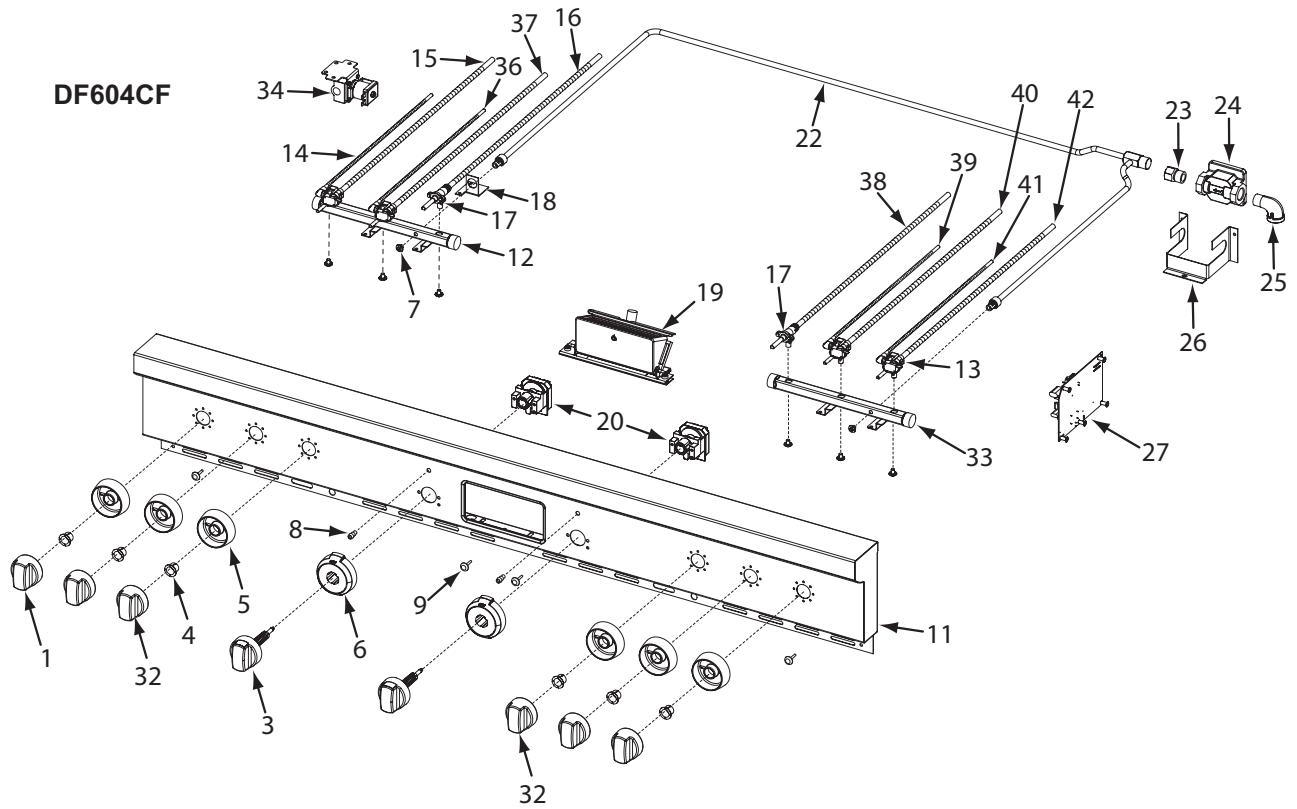

Not Shown

804071	Wire Harness, Pod To Knob Df
713810	Switch, Valve Ignition - FT, Char
719377	Fitting, Straight 3/8" (Solenoid)

WOLF® Dual Fuel Ranges Parts List with Exploded Views

60" Dual Fuel Range Manifold Exploded View (1 of 3)