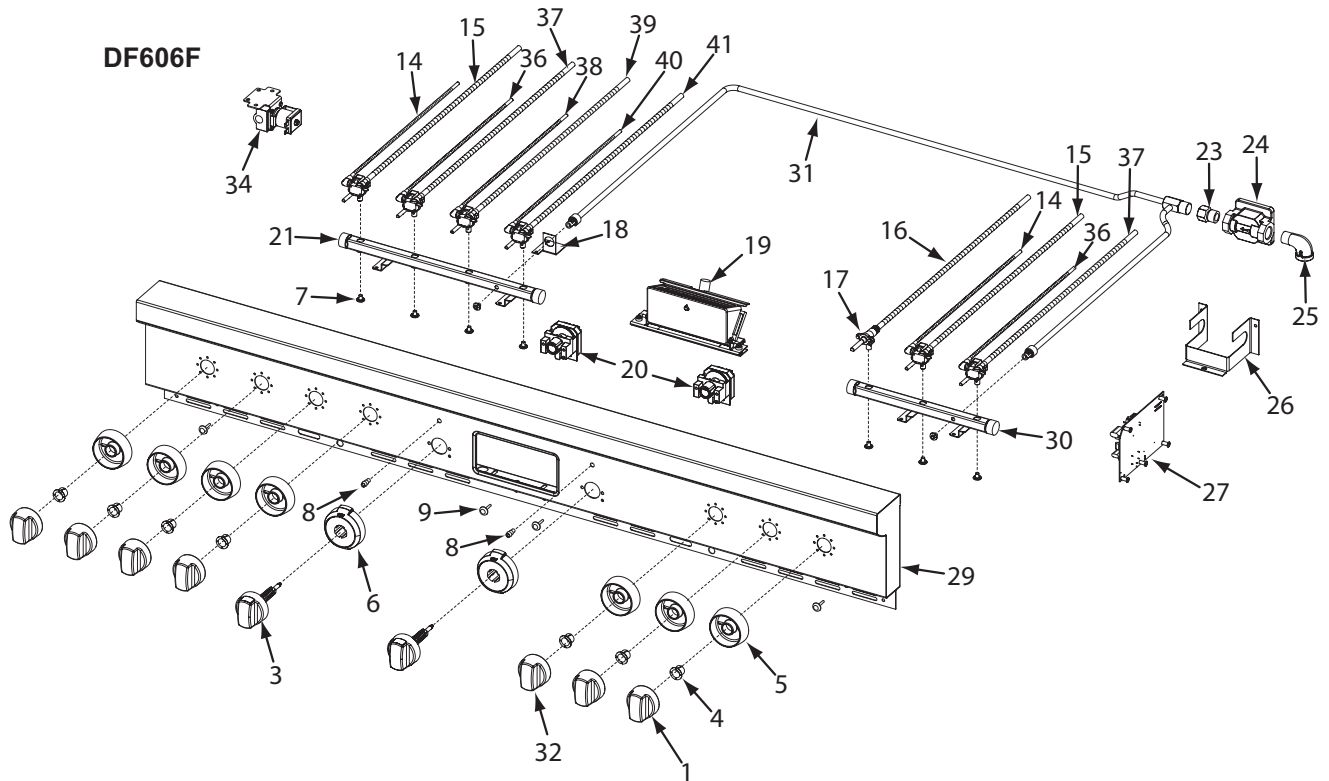

60" Dual Fuel Range Manifold Parts List (3 of 3)

<u>Ref #</u>	<u>Part #</u>	<u>Description</u>
1	802107	Burner Knob, Red
	804141	Burner Knob, Black
2	802112	Griddle Knob, Red
	804142	Griddle Knob, Black
3	802238	Oven Selector Knob, Red
	802239	Oven Selector Knob, Black
4	804137	Knob Insert, Nyliner
5	804639	Burner Knob, Bezel, Platinum
	802082	Burner Knob, Bezel, Chrome
	804637	Burner Knob, Bezel, Brass
6	804642	Function Selector Bezel, Platinum
	802081	Function Selector Bezel 30/36, Crm
	804640	Function Selector Bezel 30/36, Brass
7	802439	Manifold Screw
8	804067	Indicator Light, 2V LED
9	805293	Bumper, Door, Df
10	804067	Indicator Light, 2V LED
11	804043	Bullnose Weldment, DF606DC
12	804323	Gas Manifold, 4 valve, 60DF
13	802018	Burner Valve, Df - Ng
	802400	Burner Valve, Df - LP
	804349	Valve, 9.2k Burner, Df Ng
	804356	Valve, 9.2k Burner, Df LP
	807141	Valve Switch
14	803177	Flex Tubing Service Kit, 3/16"x23"
15	803176	Flex Tubing Service Kit, 1/4"x24"
16	803176	Flex Tubing Service Kit, 1/4"x24"
17	802199	Valve, Char-Fr Top DF
18	804310	Bracket, Manifold Support
19	806828	ECH Assembly, Double
20	802240	Selector Switch
21	804323	Gas Manifold, 4 valve, 60DF
22	805287	Gas Line, DF604DC
23	804149	Adapter, .50 X .50 Pipe
24	801097	Regulator, Gas Valve
25	804150	Street Elbow, .50 Black Pipe
26	802475	Regulator Box, Bottom
27	802095	Direct Spark Ignition Board DSI
28	805787	Thermostat, Griddle, DF
29	804045	Bull Nose Weldment, DF604F
30	805270	Gas Manifold, DF606DG
31	805287	Gas Line, DF606F
32	802111	Charbroiler, Front Knob, Red
	804143	Charbroiler, Front Knob, Black
33	804330	Gas Manifold, Char-Griddle, 60DF
34	802089	Solenoid, Single
35	802200	Valve, Griddle Shut Off
36	803180	Flex Tubing Service Kit, 3/16"x12"
37	803178	Flex Tubing Service Kit, 1/4"x12"
38	803177	Flex Tubing Service Kit, 3/16"x23"
39	803176	Flex Tubing Service Kit, 1/4"x24"
40	803180	Flex Tubing Service Kit, 3/16"x12"
41	803178	Flex Tubing Service Kit, 1/4"x12"
42	803176	Flex Tubing Service Kit, 1/4"x24"

Not Shown

804071 Wire Harness, Pod To Knob Df
713810 Switch, Valve Ignition - FT, Char

60" Dual Fuel Range Manifold Exploded View (3 of 3)