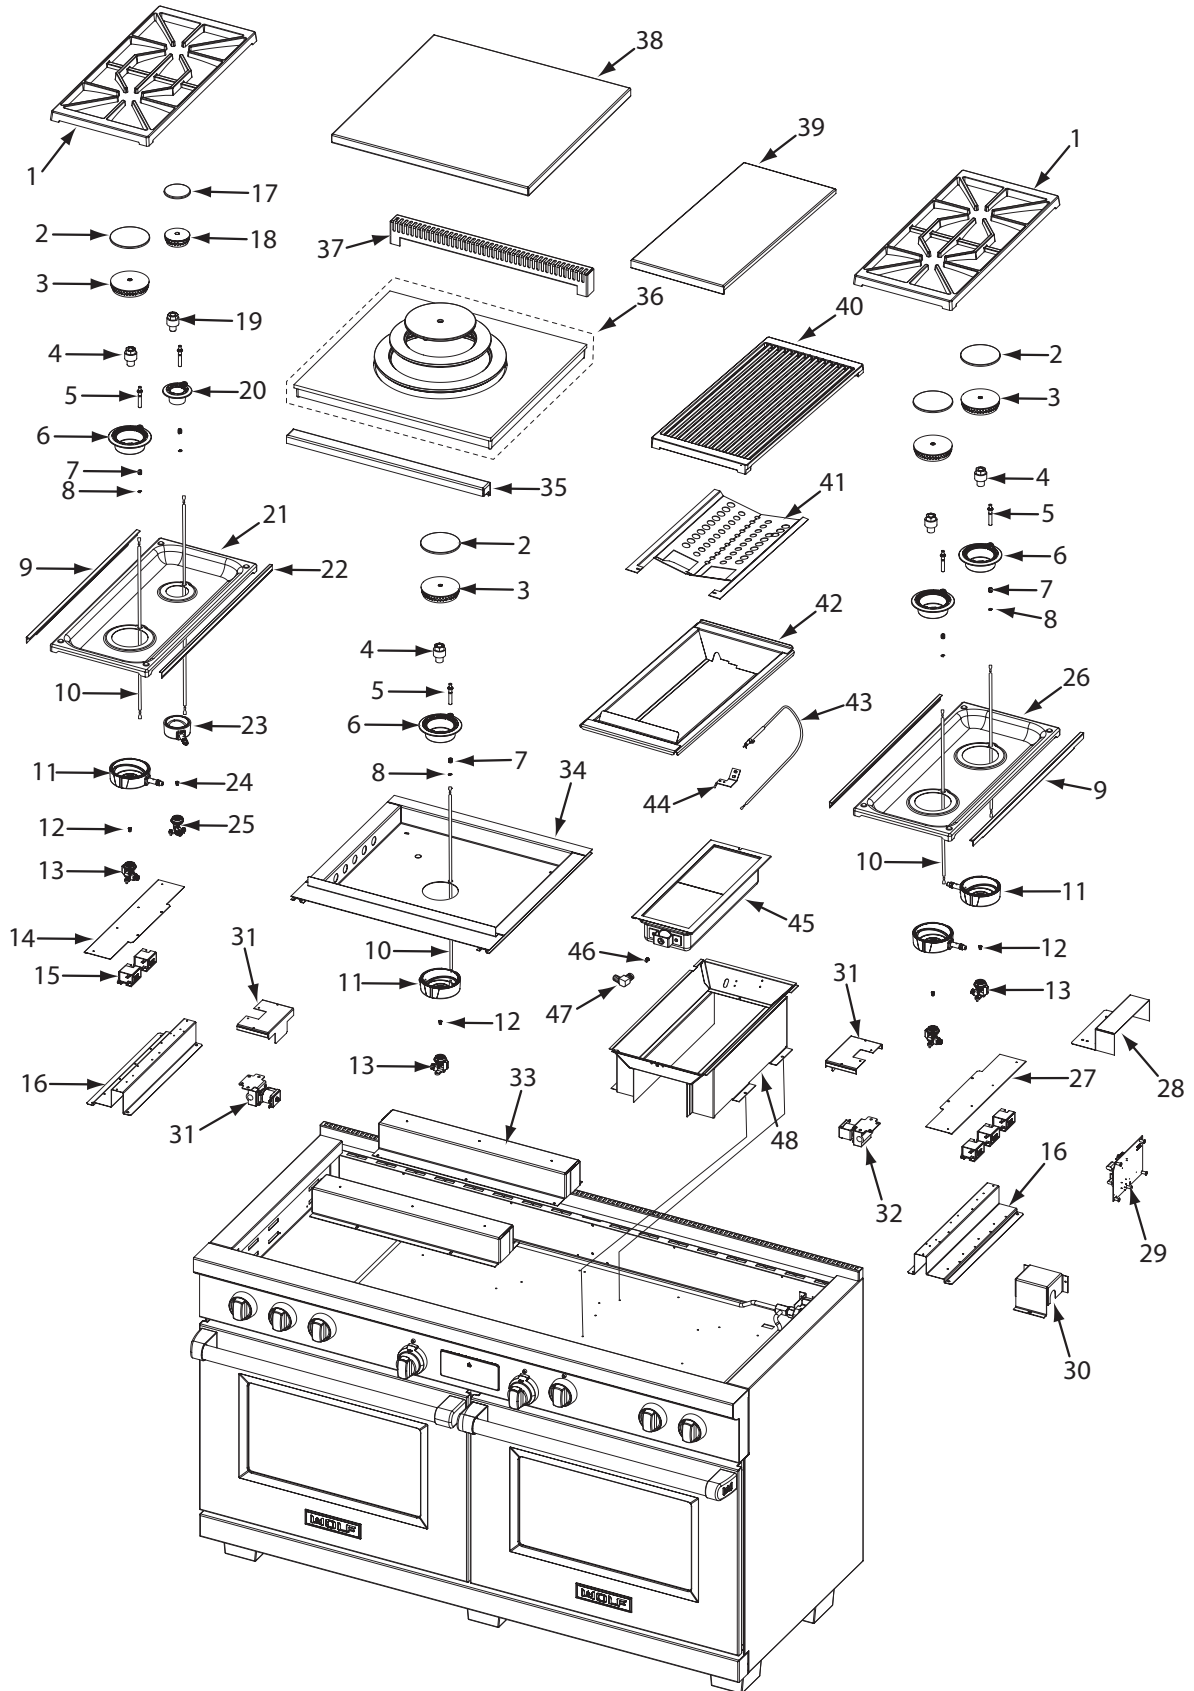

60" Dual Fuel Range Top Parts List for DF604CF

<u>Ref #</u>	<u>Part #</u>	<u>Description</u>
1	802431	Grate, Burner W/Rubber Pad
2	804514	Burner Cap Assy, Lg
3	804875	Burner Head, Lg
4	802146	Venturi, Lg
5	805299	Igniter, 9.2K
	802449	Igniter, 15K
6	802399	Inner Distribution Ring, Lg
7	720824	Spring, Electrode
8	802499	Clip, Electrode
9	802421	Pan Extrusion
10	801274	Lead Wire, 30"
11	802398	Outer Distribution Ring, Lg
	802276	Outer Distribution Ring, Lg Lp
12	804122	Orifice, Main, Nat, Lg
	804123	Orifice, Main, Lp, Lg
13	802404	Jet Holder, Lg-Natural
	802405	Jet Holder, Lg-Lp
14	805210	Deflector Shield, Burner
15	801232	Spark Module 0+1
16	802032	Burner Support
17	804512	Burner Cap Assy, Sml
18	804877	Burner Head, Sml
19	800488	Venturi, Small
20	804358	Inner Distribution Ring, Sml
21	804314	Burner Pan 2, With Simmer
22	805256	Pan Extrusion, short
23	800470	Outer Distribution Ring, Sml
	802679	Outer Dist. Ring, Small, Lp
24	801325	Orifice, Main, Nat, Sml
	801319	Orifice, Main, Lp, Sml
25	800486	Jet Holder, Sml
	802677	Jet Holder, Small, Lp
26	802069	Burner Pan 2
27	804138	Deflector Shield, Burner
28	804806	DSI Board Cover
29	802095	DSI Board
30	804633	Regulator Box Top
31	804805	Solenoid Cover
32	802089	Solenoid, Single
33	805742	Base Support, French Top
34	804360	Pan Weld Assy, French Top
35	802467	Trim, French Top Front
36	805995	Components, French Top, DF
37	802466	Vent, French Top
38	804322	Cover, French Top
39	804320	Charbroiler Cover
40	802136	Grate, Charbroiler
41	805294	Radiant - Char, Rear
42	802120	Ir Weld Assy, Griddle
43	804317	Electrode, 24
44	804178	Bracket, Spaker Ir
45	714901	Infrared Burner Assy- Char
46	800837	Orifice, Ir, Nat # 50 Char
	801011	Orifice, Ir Lp #57 Char
47	800258	Elbow 3/8" X 3/8"
48	802120	Ir Weld Assy, Griddle

Not Shown for DF604CF

804874	O-Ring Seal Kit - Lg Burner	804125	Orifice, Simmer, Lp, Lg
804876	O-Ring Seal Kit - Sml Burner	802947	Orifice, Simmer, Nat, Sml
802327	Wire Harness, Main	802948	Orifice, Simmer, Lp, Sml
802497	Wire Harness, DF604CF	804372	Wok Grate w/Feet
		719377	Fitting, Straight 3/8" (Solenoid)

60" Dual Fuel Range Top Exploded View for DF604CF