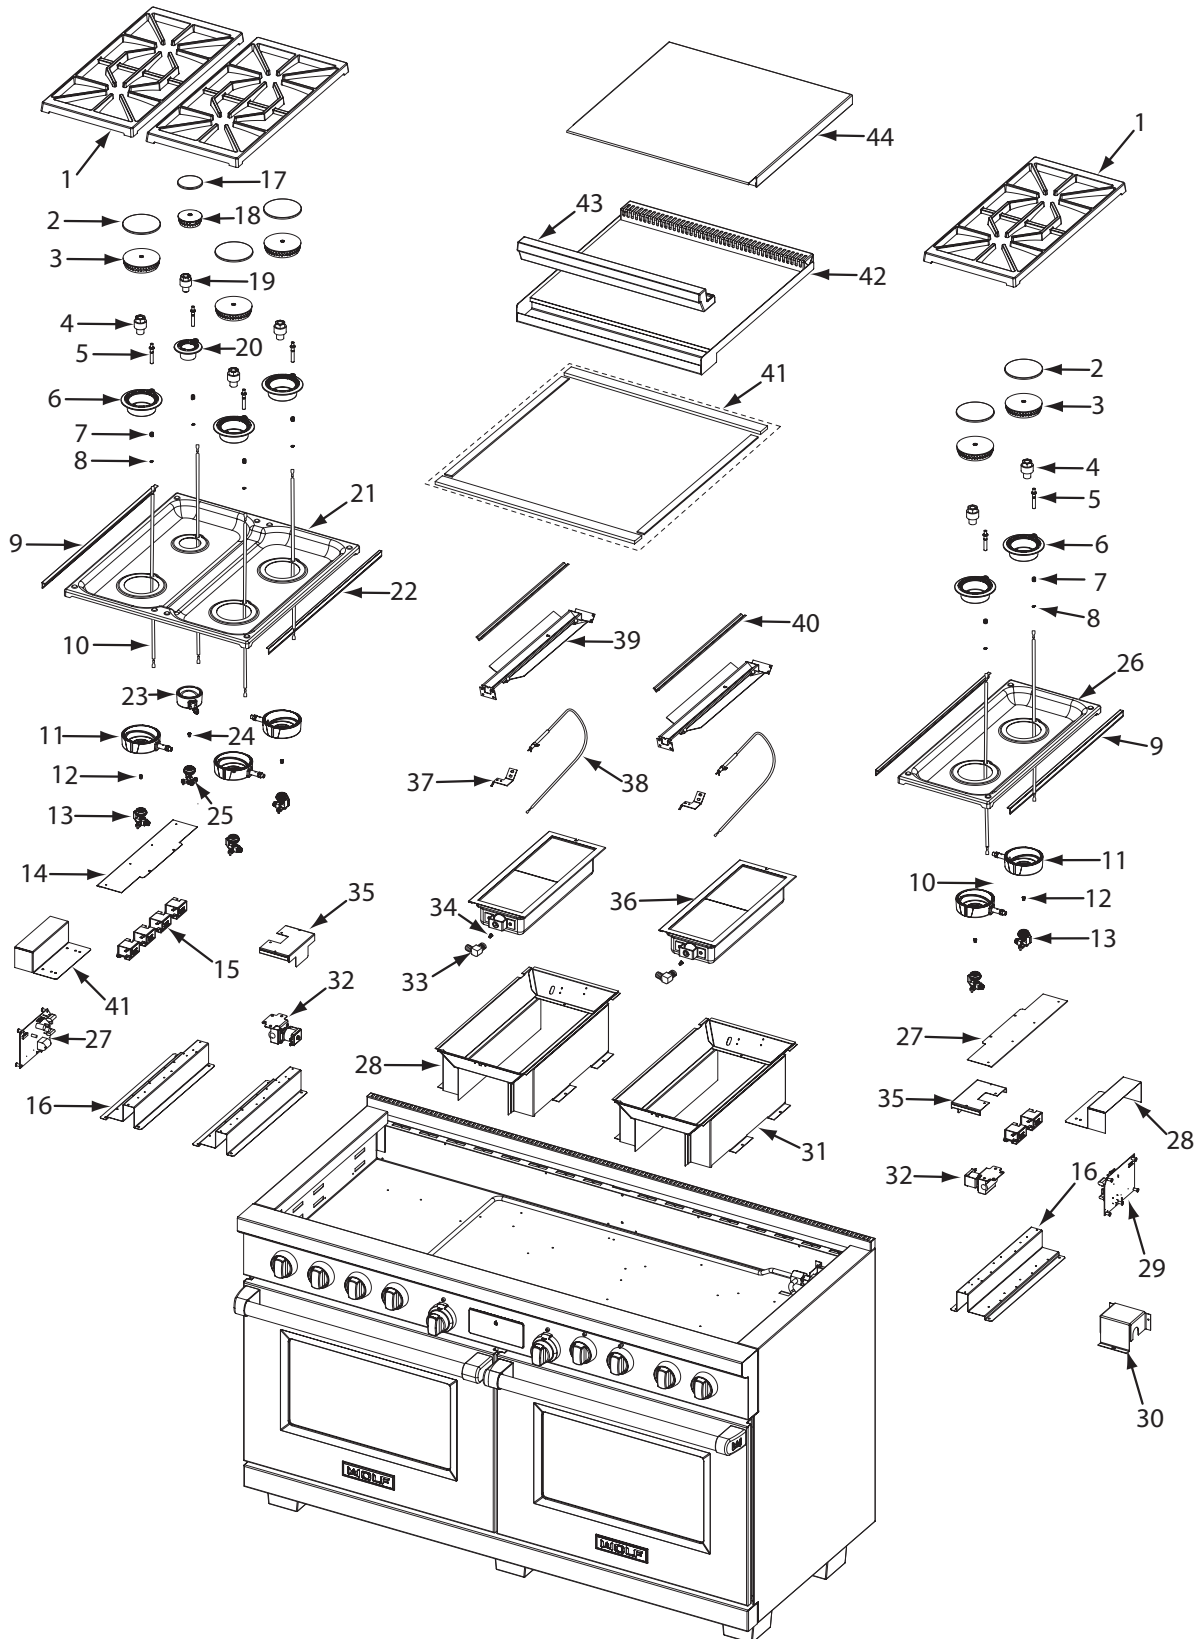

60" Dual Fuel Range Top Parts List for DF606DG

<u>Ref #</u>	<u>Part #</u>	<u>Description</u>	<u>Ref #</u>	<u>Part #</u>	<u>Description</u>
1	802431	Grate, Burner W/Rubber Pad	23	800470	Outer Distribution Ring, Sml
2	804514	Burner Cap Assy, Lg		802679	Outer Dist. Ring, Small, Lp
3	804875	Burner Head, Lg	24	801325	Orifice, Main, Nat, Sml
4	802146	Venturi, Lg		801319	Orifice, Main, Lp, Sml
5	805299	Igniter, 9.2K	25	800486	Jet Holder, Sml
	802449	Igniter, 15K		802677	Jet Holder, Small, Lp
6	802399	Inner Distribution Ring, Lg	26	802069	Burner Pan 2
7	720824	Spring, Electrode	27	804138	Deflector Shield, Burner
8	802499	Clip, Electrode	28	804806	DSI Board Cover
9	802421	Pan Extrusion	29	802095	DSI Board
10	801274	Lead Wire, 30"	30	804633	Regulator Box Top
11	802398	Outer Distribution Ring, Lg	31	802120	Ir Weld Assy, Griddle
	802276	Outer Distribution Ring, Lg Lp	32	802089	Solenoid, Single
12	804122	Orifice, Main, Nat, Lg	33	800258	Elbow 3/8" X 3/8"
	804123	Orifice, Main, Lp, Lg	34	800047	Orifice, Ir Nat # 46 Griddle
13	802404	Jet Holder, Lg-Natural		805252	Orifice, Ir Lp 1.25mm Griddle
	802405	Jet Holder, Lg-Lp	35	804805	Solenoid Cover
14	805210	Deflector Shield, Burner	36	806739	Infrared Burner, Griddle - DF
15	801232	Spark Module 0+1	37	804178	Bracket, Spaker Ir
16	802032	Burner Support	38	804317	Electrode, 24
17	804512	Burner Cap Assy, Sml	39	802264	Thermostat Support Assy
18	804877	Burner Head, Sml	40	805292	Insulation, T-Stat
19	800488	Venturi, Small	41	804690	Insulation, Griddle
20	804358	Inner Distribution Ring, Sml	42	804112	Griddle Plate Assy
21	804315	Burner Pan 4, With Simmer	43	802438	Grease Tray, Double Griddle
22	805256	Pan Extrusion, short	44	804321	Griddle Cover, Double

Not Shown for DF606DG

804874	O-Ring Seal Kit - Lg Burner	804125	Orifice, Simmer, Lp, Lg
804876	O-Ring Seal Kit - Sml Burner	802947	Orifice, Simmer, Nat, Sml
802327	Wire Harness, Main	802948	Orifice, Simmer, Lp, Sml
802494	Wire Harness, DF606DG	804372	Wok Grate w/Feet
		719377	Fitting, Straight 3/8" (Solenoid)

WOLF® Dual Fuel Ranges Parts List with Exploded Views

60" Dual Fuel Range Top Exploded View for DF606DG