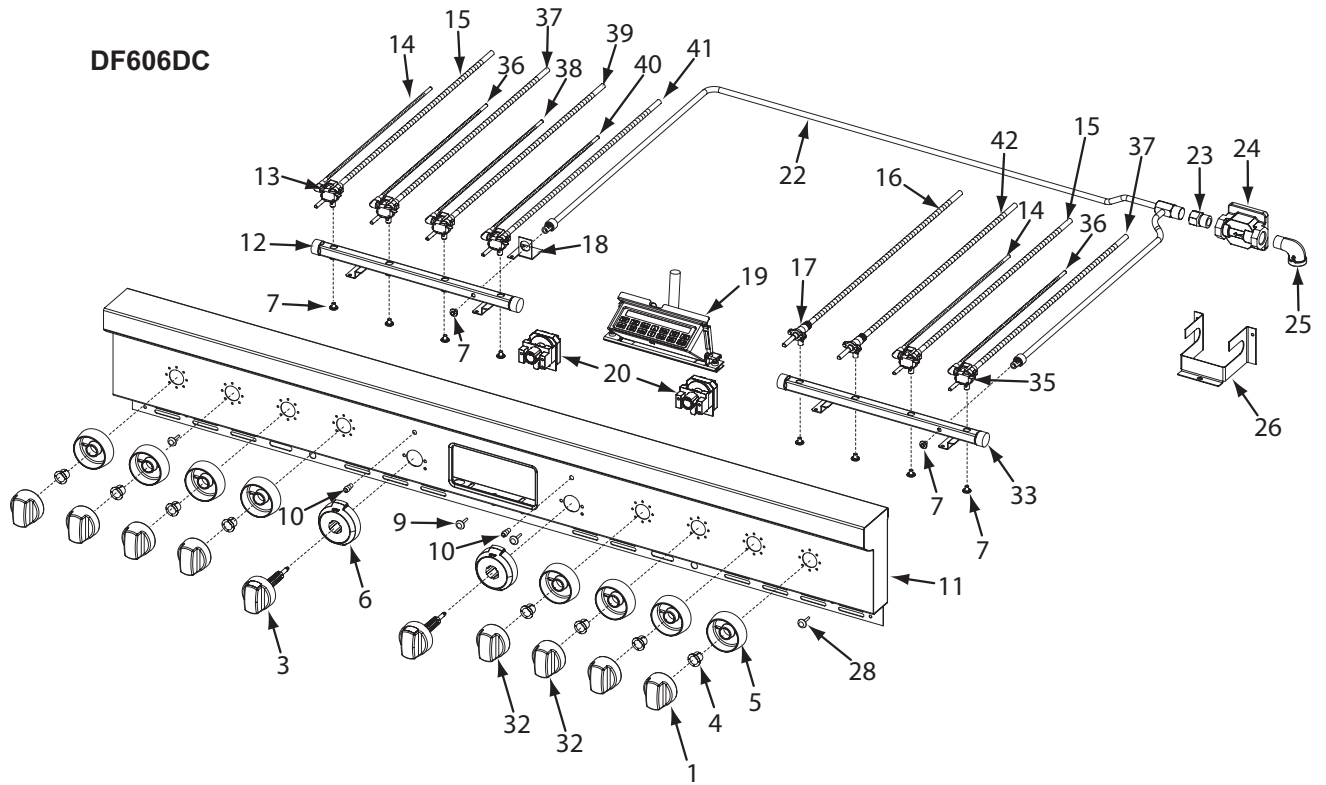

60" Dual Fuel Range Manifold Parts List (3 of 3)

<u>Ref #</u>	<u>Part #</u>	<u>Description</u>
1	802107	Burner Knob, Red
	804141	Burner Knob, Black
2	802112	Griddle Knob, Red
	804142	Griddle Knob, Black
3	802238	Oven Selector Knob, Red
	802239	Oven Selector Knob, Black
4	804137	Knob Insert, Nyliner
5	804639	Burner Knob, Bezel, Platinum
	802082	Burner Knob, Bezel, Chrome
	804637	Burner Knob, Bezel, Brass
6	804642	Function Selector Bezel, Platinum
	802081	Function Selector Bezel 30/36, Crm
	804640	Function Selector Bezel 30/36, Brass
7	802439	Manifold Screw
8	804067	Indicator Light, 2V LED
9	805293	Bumper, Door, Df
10	804067	Indicator Light, 2V LED
11	804043	Bullnose Weldment, DF606DC
12	804323	Gas Manifold, 4 valve, 60DF
13	802018	Burner Valve, Df - Ng
	802400	Burner Valve, Df - LP
	804349	Valve, 9.2k Burner, Df Ng
	804356	Valve, 9.2k Burner, Df LP
	807141	Valve Switch
14	803177	Flex Tubing Service Kit, 3/16"x23"
15	803176	Flex Tubing Service Kit, 1/4"x24"
16	803176	Flex Tubing Service Kit, 1/4"x24"
17	802199	Valve, Char-Fr Top DF
18	804310	Bracket, Manifold Support
19	806828	ECH Assembly, Double
20	802240	Selector Switch
21	804323	Gas Manifold, 4 valve, 60DF
22	805287	Gas Line, DF604DC
23	804149	Adapter, .50 X .50 Pipe
24	801097	Regulator, Gas Valve
25	804150	Street Elbow, .50 Black Pipe
26	802475	Regulator Box, Bottom
27	802095	Direct Spark Ignition Board DSI
28	805787	Thermostat, Griddle, DF
29	804045	Bull Nose Weldment, DF604F
30	805270	Gas Manifold, DF606DG
31	805287	Gas Line, DF606F
32	802111	Charbroiler, Front Knob, Red
	804143	Charbroiler, Front Knob, Black
33	804330	Gas Manifold, Char-Griddle, 60DF
34	802089	Solenoid, Single
35	802200	Valve, Griddle Shut Off
36	803180	Flex Tubing Service Kit, 3/16"x12"
37	803178	Flex Tubing Service Kit, 1/4"x12"
38	803177	Flex Tubing Service Kit, 3/16"x23"
39	803176	Flex Tubing Service Kit, 1/4"x24"
40	803180	Flex Tubing Service Kit, 3/16"x12"
41	803178	Flex Tubing Service Kit, 1/4"x12"
42	803176	Flex Tubing Service Kit, 1/4"x24"

Not Shown

804071 Wire Harness, Pod To Knob Df
713810 Switch, Valve Ignition - FT, Char

60" Dual Fuel Range Manifold Exploded View (3 of 3)