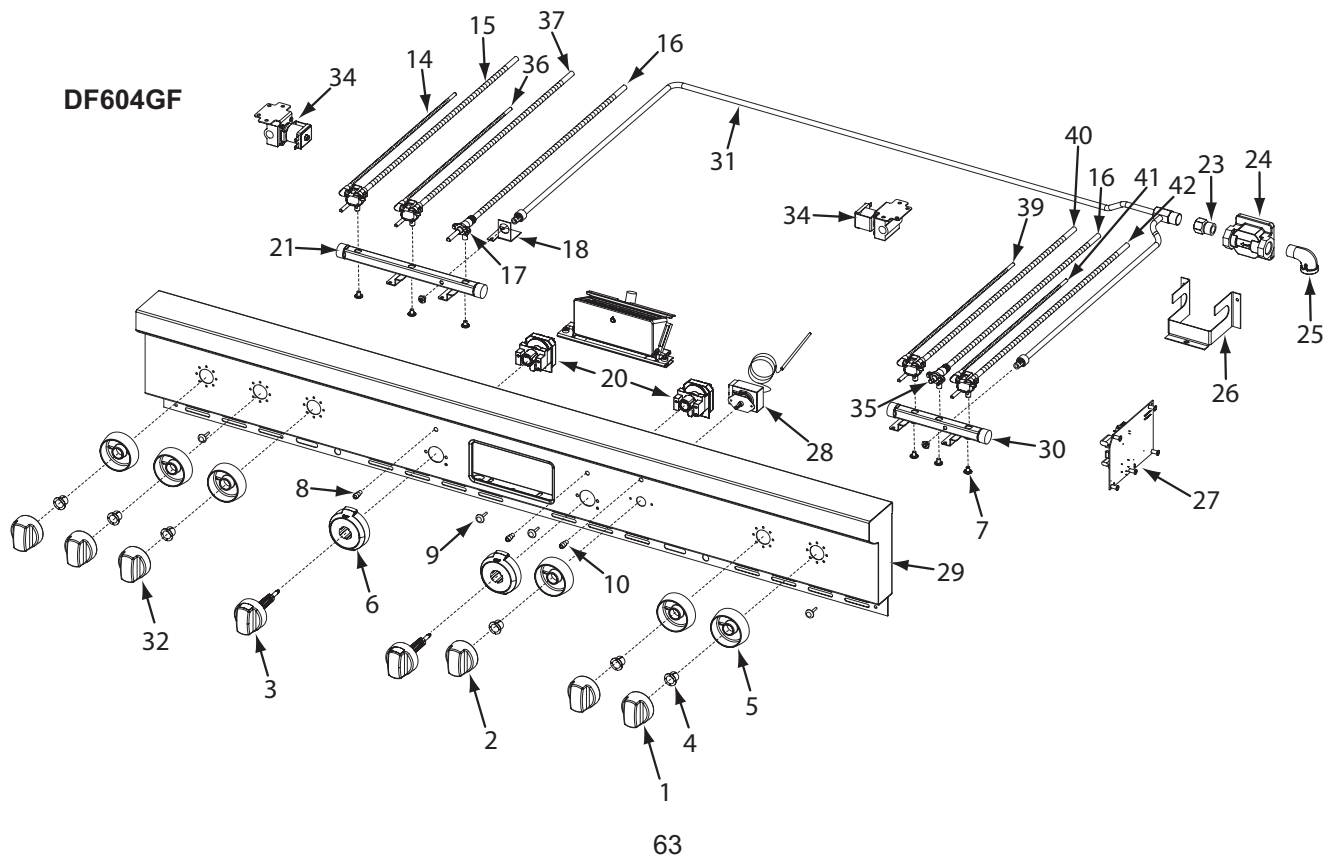

Not Shown

804071	Wire Harness, Pod To Knob Df
713810	Switch, Valve Ignition - FT, Char
719377	Fitting, Straight 3/8" (Solenoid)

WOLF® Dual Fuel Ranges Parts List with Exploded Views

60" Dual Fuel Range Manifold Exploded View (1 of 3)