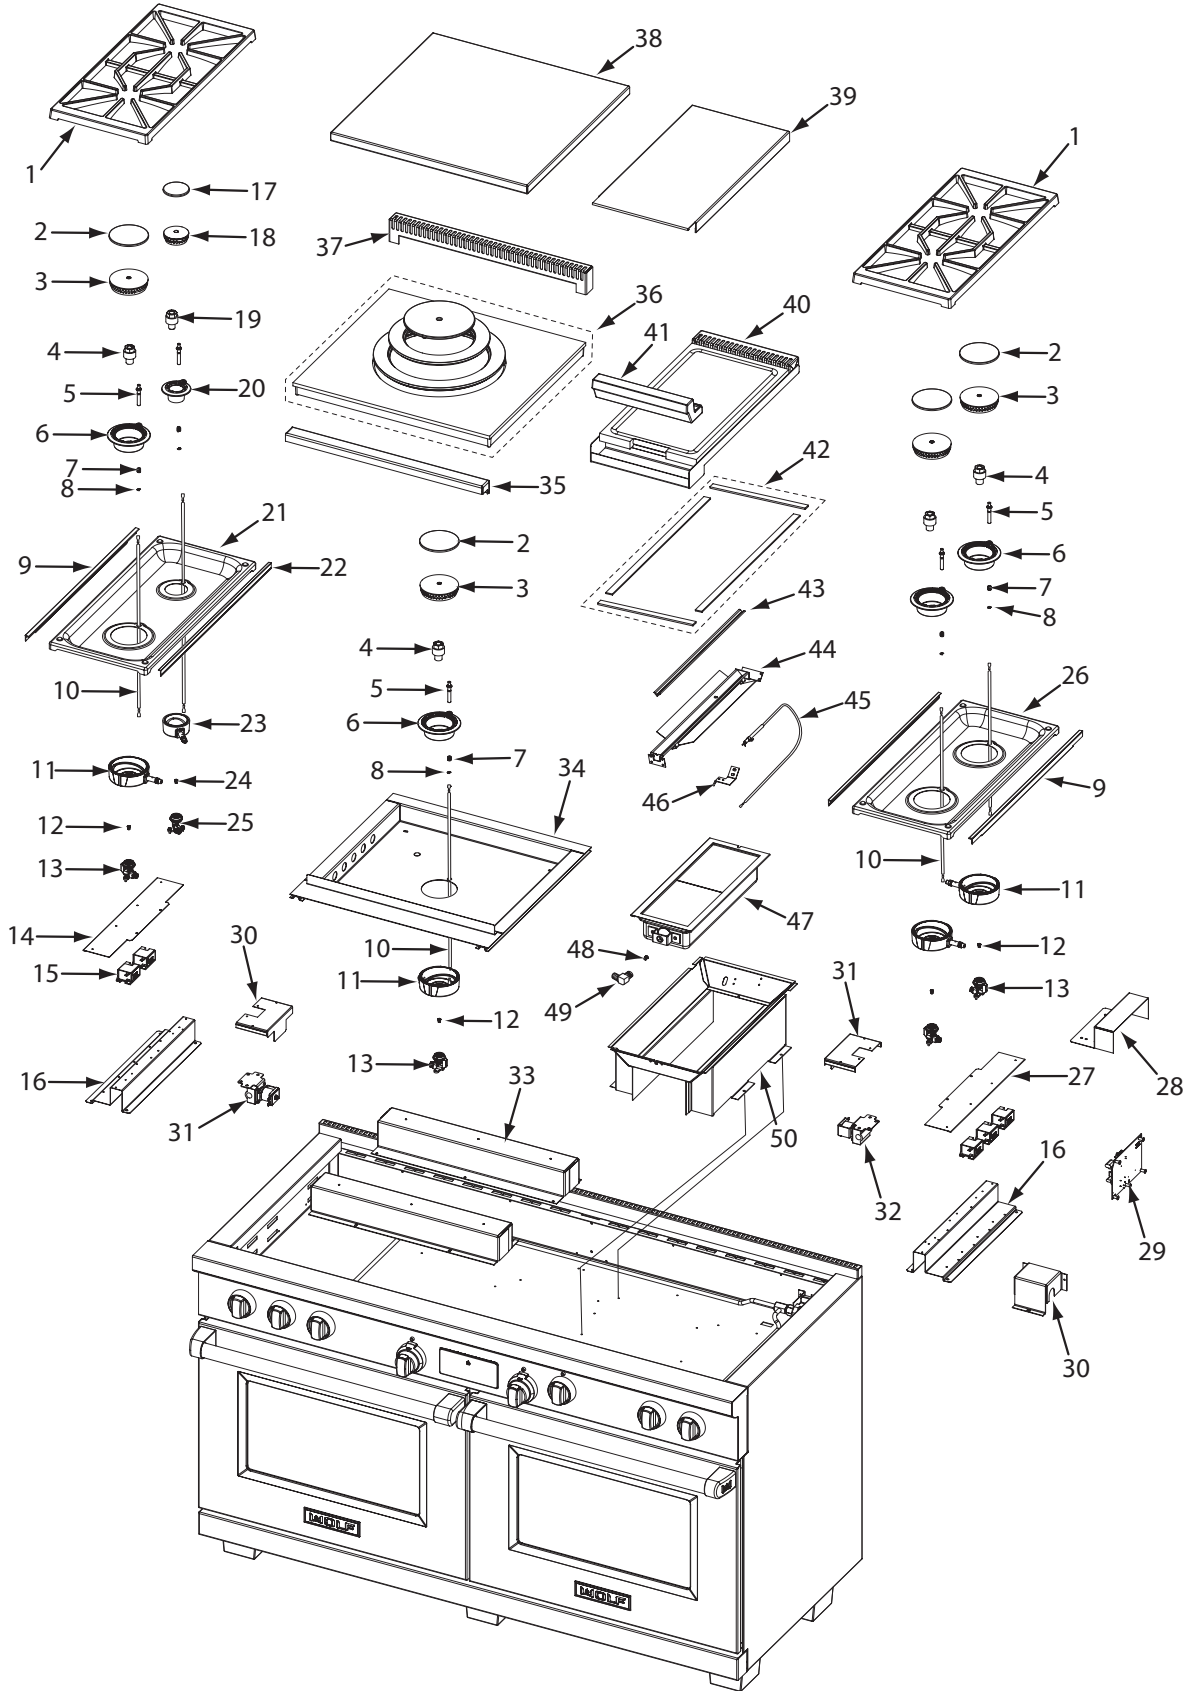

60" Dual Fuel Range Top Parts List for DF604GF

<u>Ref #</u>	<u>Part #</u>	<u>Description</u>	<u>Ref #</u>	<u>Part #</u>	<u>Description</u>
1	802431	Grate, Burner W/Rubber Pad	25	800486	Jet Holder, Sml
2	804514	Burner Cap Assy, Lg		802677	Jet Holder, Small, Lp
3	804875	Burner Head, Lg	26	802069	Burner Pan 2
4	802146	Venturi, Lg	27	804138	Deflector Shield, Burner
5	805299	Igniter, 9.2K	28	804806	DSI Board Cover
	802449	Igniter, 15K	29	802095	DSI Board
6	802399	Inner Distribution Ring, Lg	30	804633	Regulator Box Top
7	720824	Spring, Electrode	31	804805	Solenoid Cover
8	802499	Clip, Electrode	32	802089	Solenoid, Single
9	802421	Pan Extrusion	33	805742	Base Support, French Top
10	801274	Lead Wire, 30"	34	804360	Pan Weld Assy, French Top
11	802398	Outer Distribution Ring, Lg	35	802467	Trim, French Top Front
	802276	Outer Distribution Ring, Lg Lp	36	805995	Components, French Top, DF
12	804122	Orifice, Main, Nat, Lg	37	802466	Vent, French Top
	804123	Orifice, Main, Lp, Lg	38	804322	Cover, French Top
13	802404	Jet Holder, Lg-Natural	39	804320	Charbroiler Cover
	802405	Jet Holder, Lg-Lp	40	804111	Griddle Plate Assy
14	805210	Deflector Shield, Burner	41	802282	Grease Tray, Single Griddle
15	801232	Spark Module 0+1	42	804690	Insulation, Griddle
16	802032	Burner Support	43	805292	Insulation, T-Stat
17	804512	Burner Cap Assy, Sml	44	802264	Thermostat Support Assy
18	804877	Burner Head, Sml	45	804318	Electrode, 51
19	800488	Venturi, Small	46	804178	Bracket, Spaker Ir
20	804358	Inner Distribution Ring, Sml	47	806739	Infrared Burner, Griddle - DF
21	804314	Burner Pan 2, With Simmer	48	800047	Orifice, Ir Nat # 46 Griddle
22	805256	Pan Extrusion, short		805252	Orifice, Ir Lp 1.25mm Griddle
23	800470	Outer Distribution Ring, Sml	49	800258	Elbow 3/8" X 3/8"
	802679	Outer Dist. Ring, Small, Lp	50	802120	Ir Weld Assy, Griddle
24	801325	Orifice, Main, Nat, Sml			
	801319	Orifice, Main, Lp, Sml			

Not Shown for DF604GF

804874	O-Ring Seal Kit - Lg Burner	804125	Orifice, Simmer, Lp, Lg
804876	O-Ring Seal Kit - Sml Burner	802947	Orifice, Simmer, Nat, Sml
802327	Wire Harness, Main	802948	Orifice, Simmer, Lp, Sml
802498	Wire Harness, DF604GF	804372	Wok Grate w/Feet
		719377	Fitting, Straight 3/8" (Solenoid)

60" Dual Fuel Range Top Exploded View for DF604GF